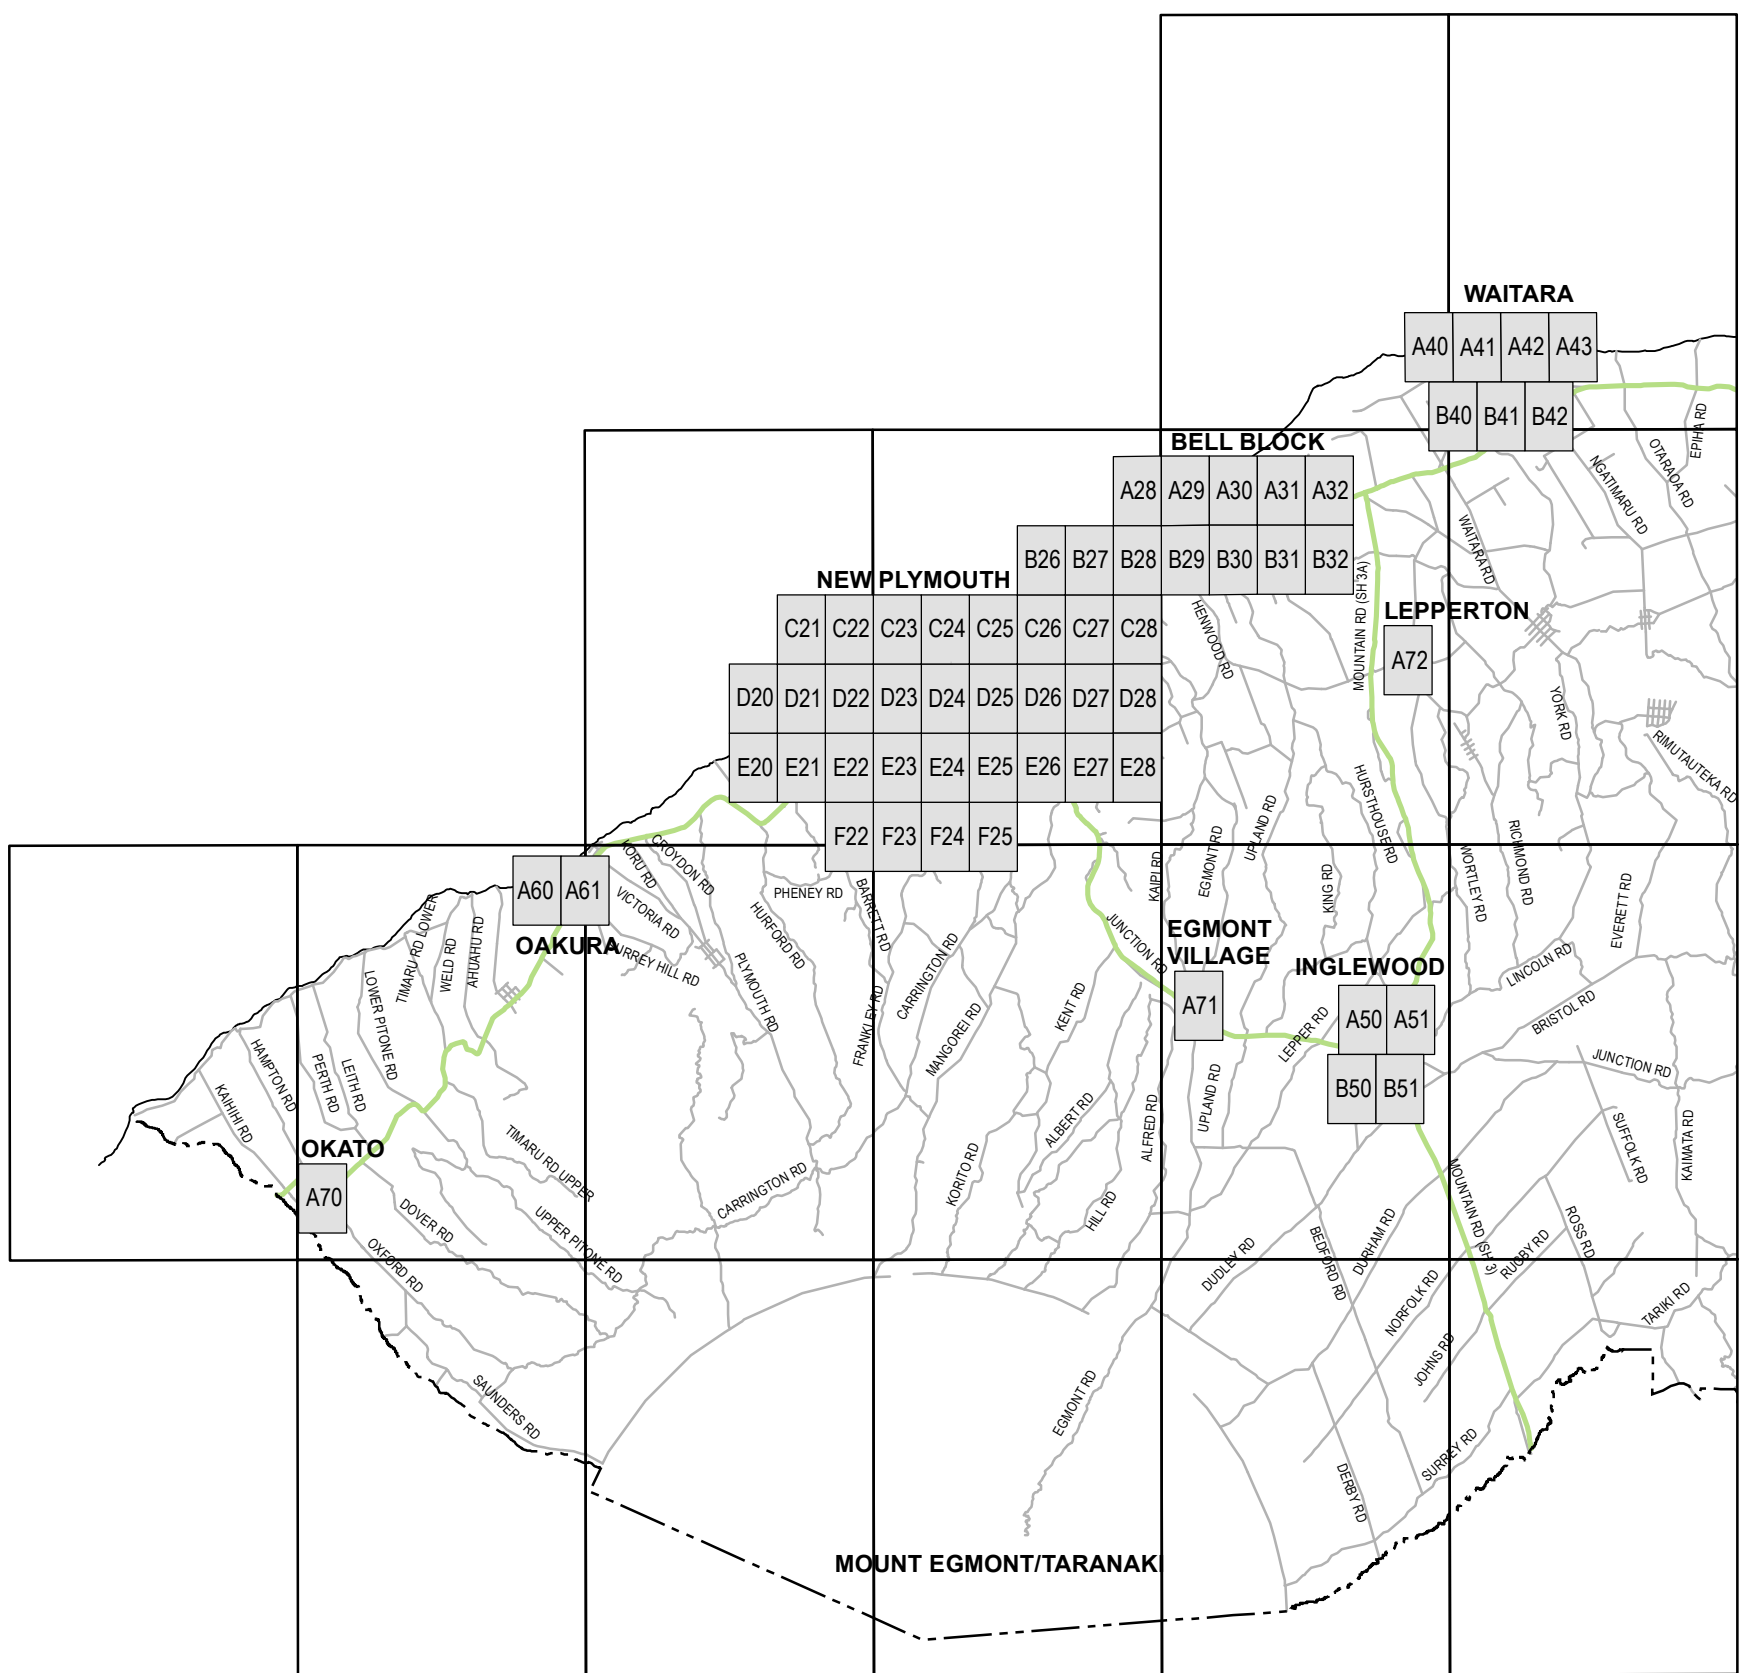

1

2

3

4

5

6

A

B

C

D

E

F

TASMAN SEA

1

2

3

4

5

6

MAP INDEX

RURAL

NEW PLYMOUTH DISTRICT COUNCIL
newplymouthnz.com

NEW PLYMOUTH DISTRICT PLAN

0 2 4 6 8 10 Kilometers

Scale 1:200,000

Amended May 2013 (Update 8g)
LINZ Base Map April 2013