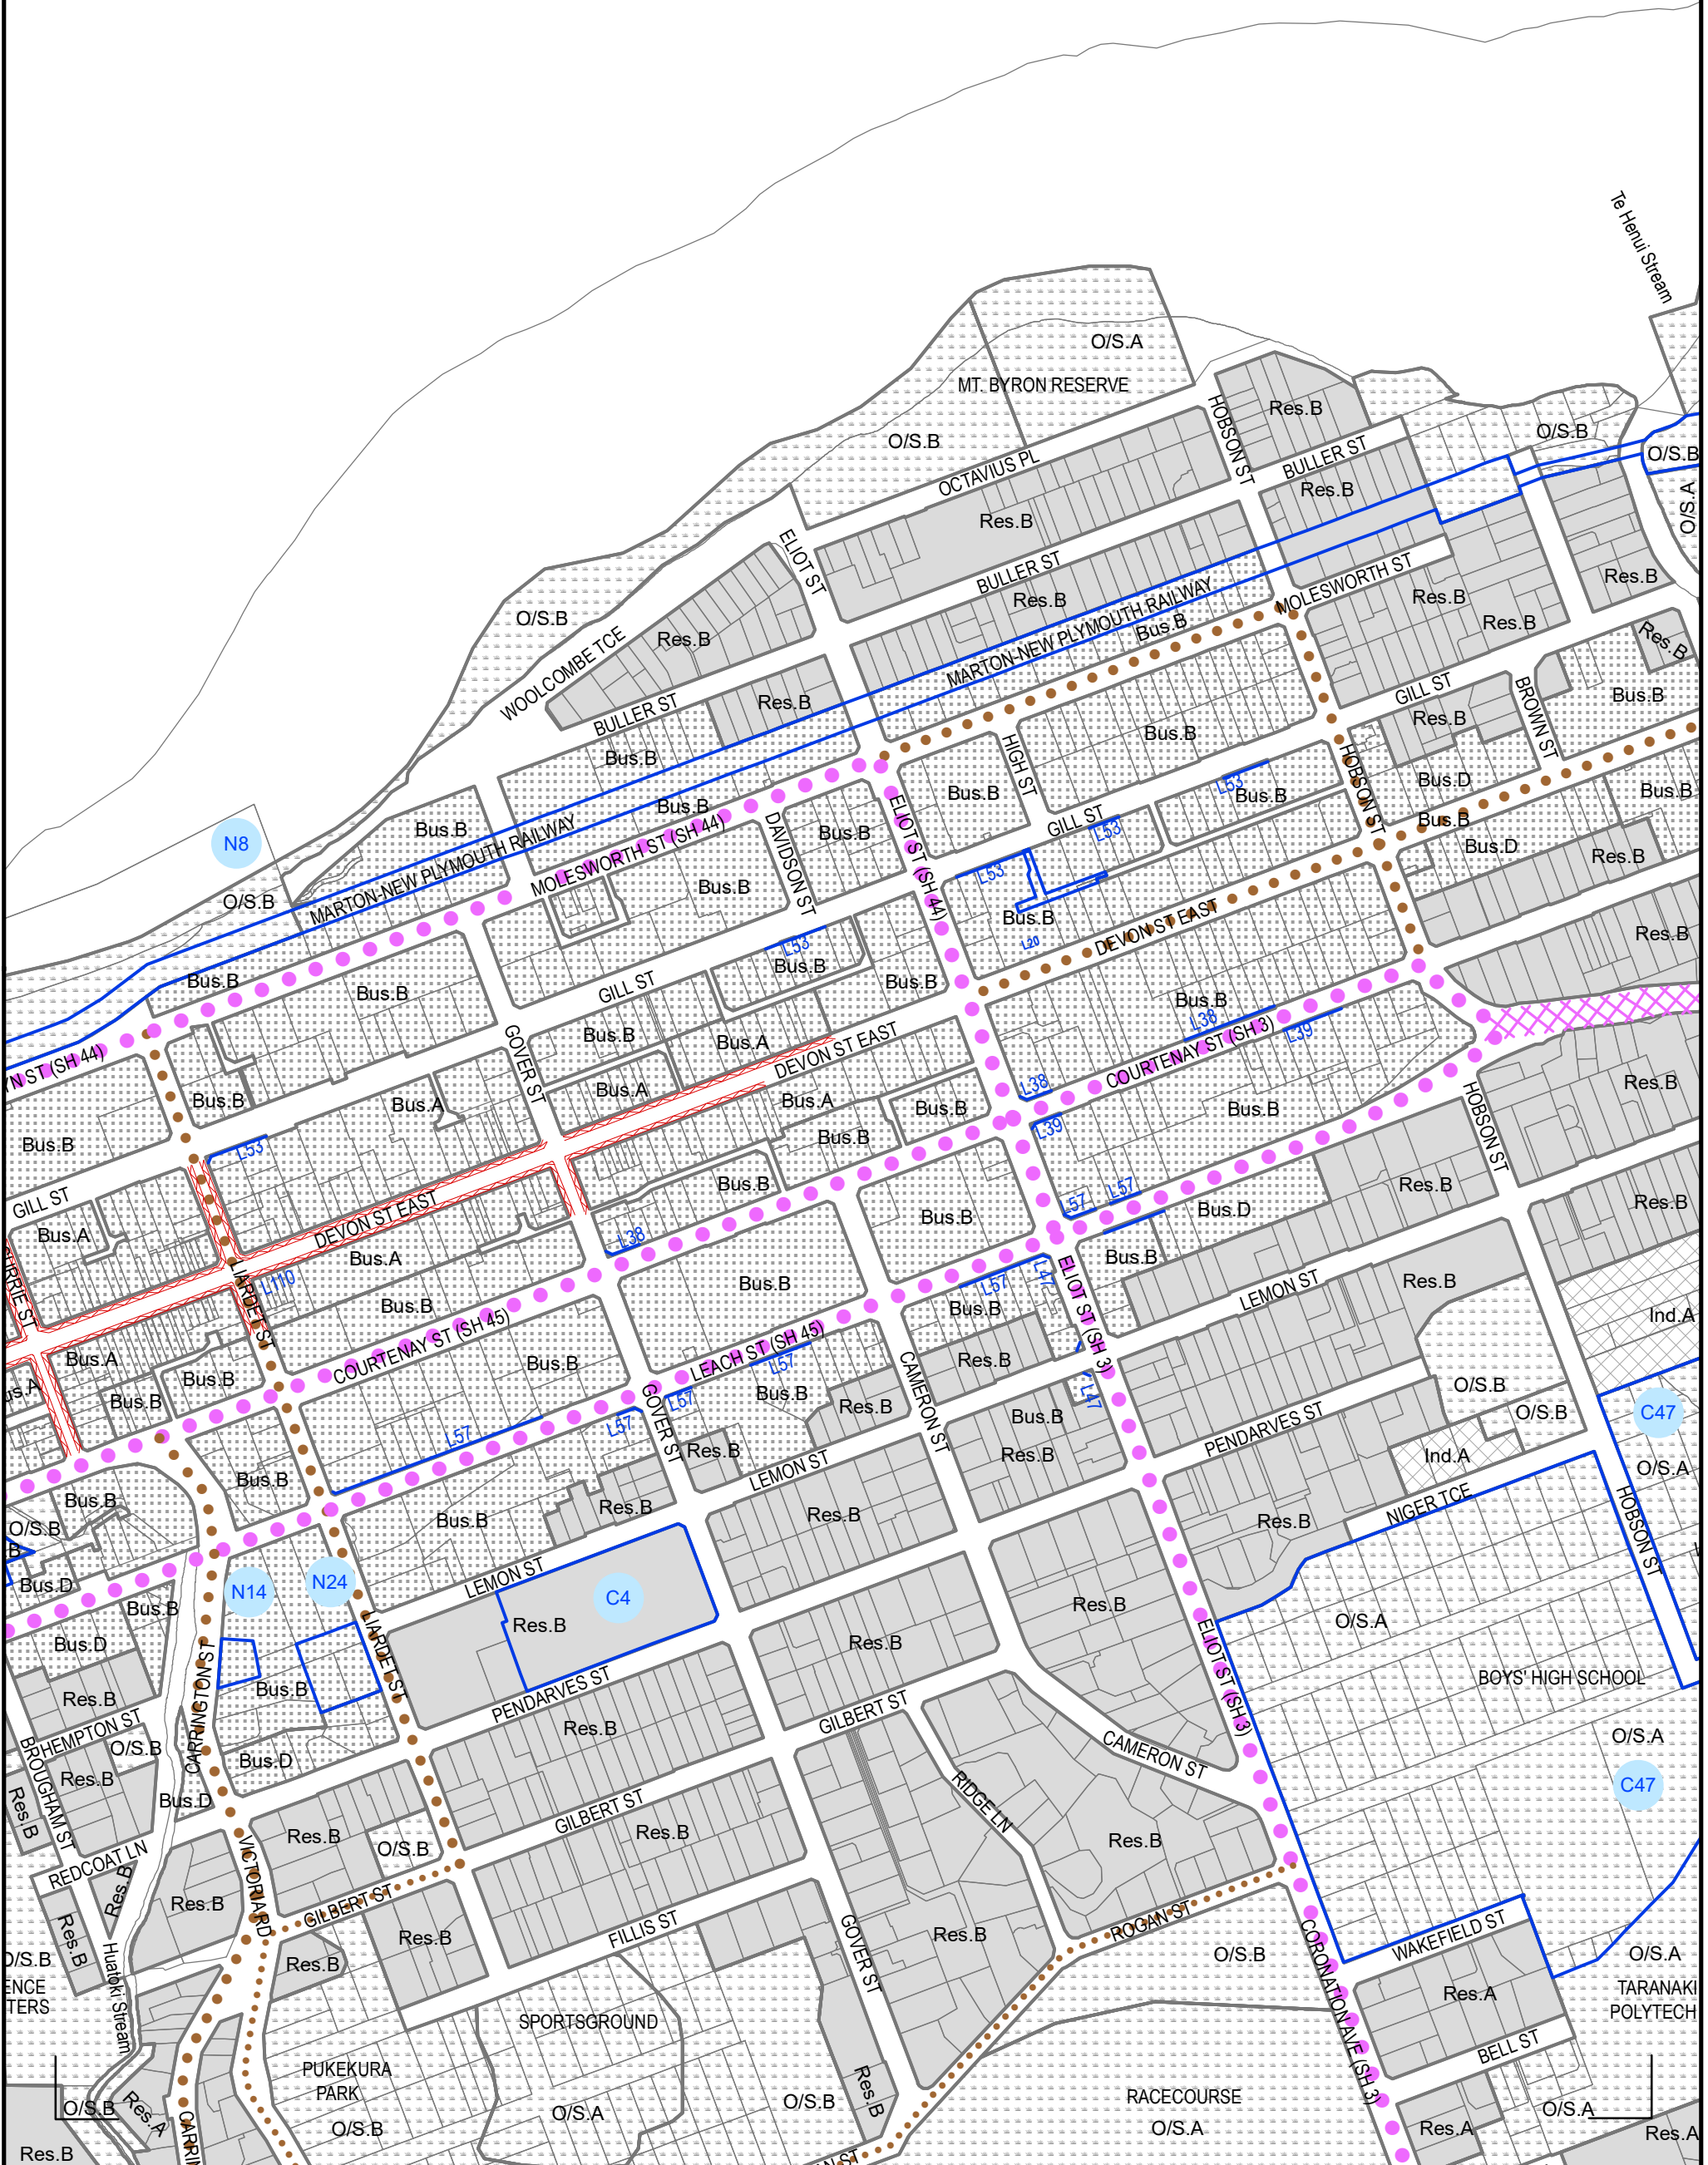

TO BE READ IN CONJUNCTION WITH C 25 b

Cadastral information sourced from Land Information New Zealand data. Crown Copyright Reserved.

On any State Highway the Designation is to provide for the control of access to State Highways and all functions, powers and operations of Transit New Zealand in accordance with the Transit New Zealand Act 1989.

PLANNING MAP
C 25a
NEW PLYMOUTH

D 4	B 26
C 24	C 25
D 24	D 25

 **NEW PLYMOUTH DISTRICT COUNCIL**
 newplymouthnz.com

NEW PLYMOUTH DISTRICT PLAN

0 100 200 300 Metres

Scale 1:5,000

Amended December 2010 (Update 6v),
 October 2018 (Update 8ar), November 2020 (Update 8au),
 November 2022 (Update 8ay) LINZ Base Map October 2022