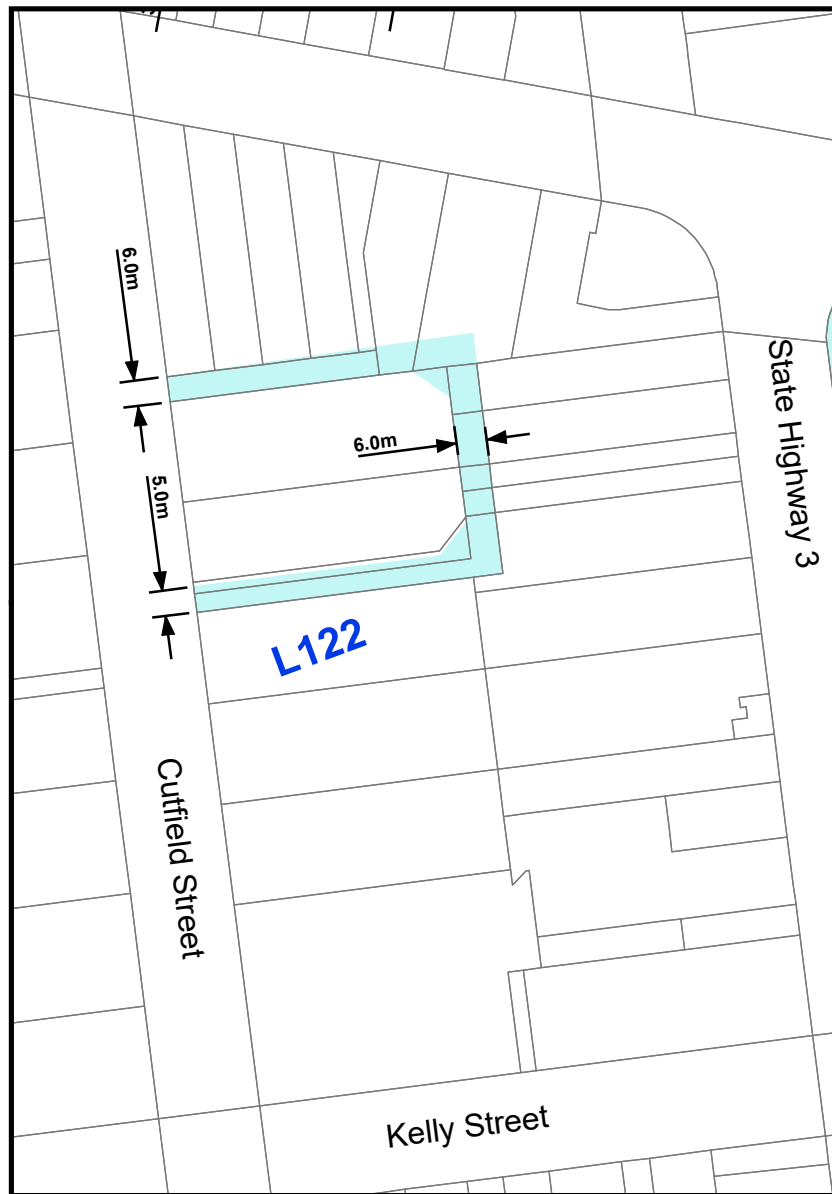

INGLEWOOD

**PROPOSED
SERVICE LANES
OTHER TOWNS**

 **NEW PLYMOUTH DISTRICT COUNCIL**
newplymouthnz.com
NEW PLYMOUTH DISTRICT PLAN

0 25 50 75 Metres
Scale 1:1,500
Amended March 2008 (Update 3ah) and
November 2022 (Update 8ay)
LINZ Base Map October 2022