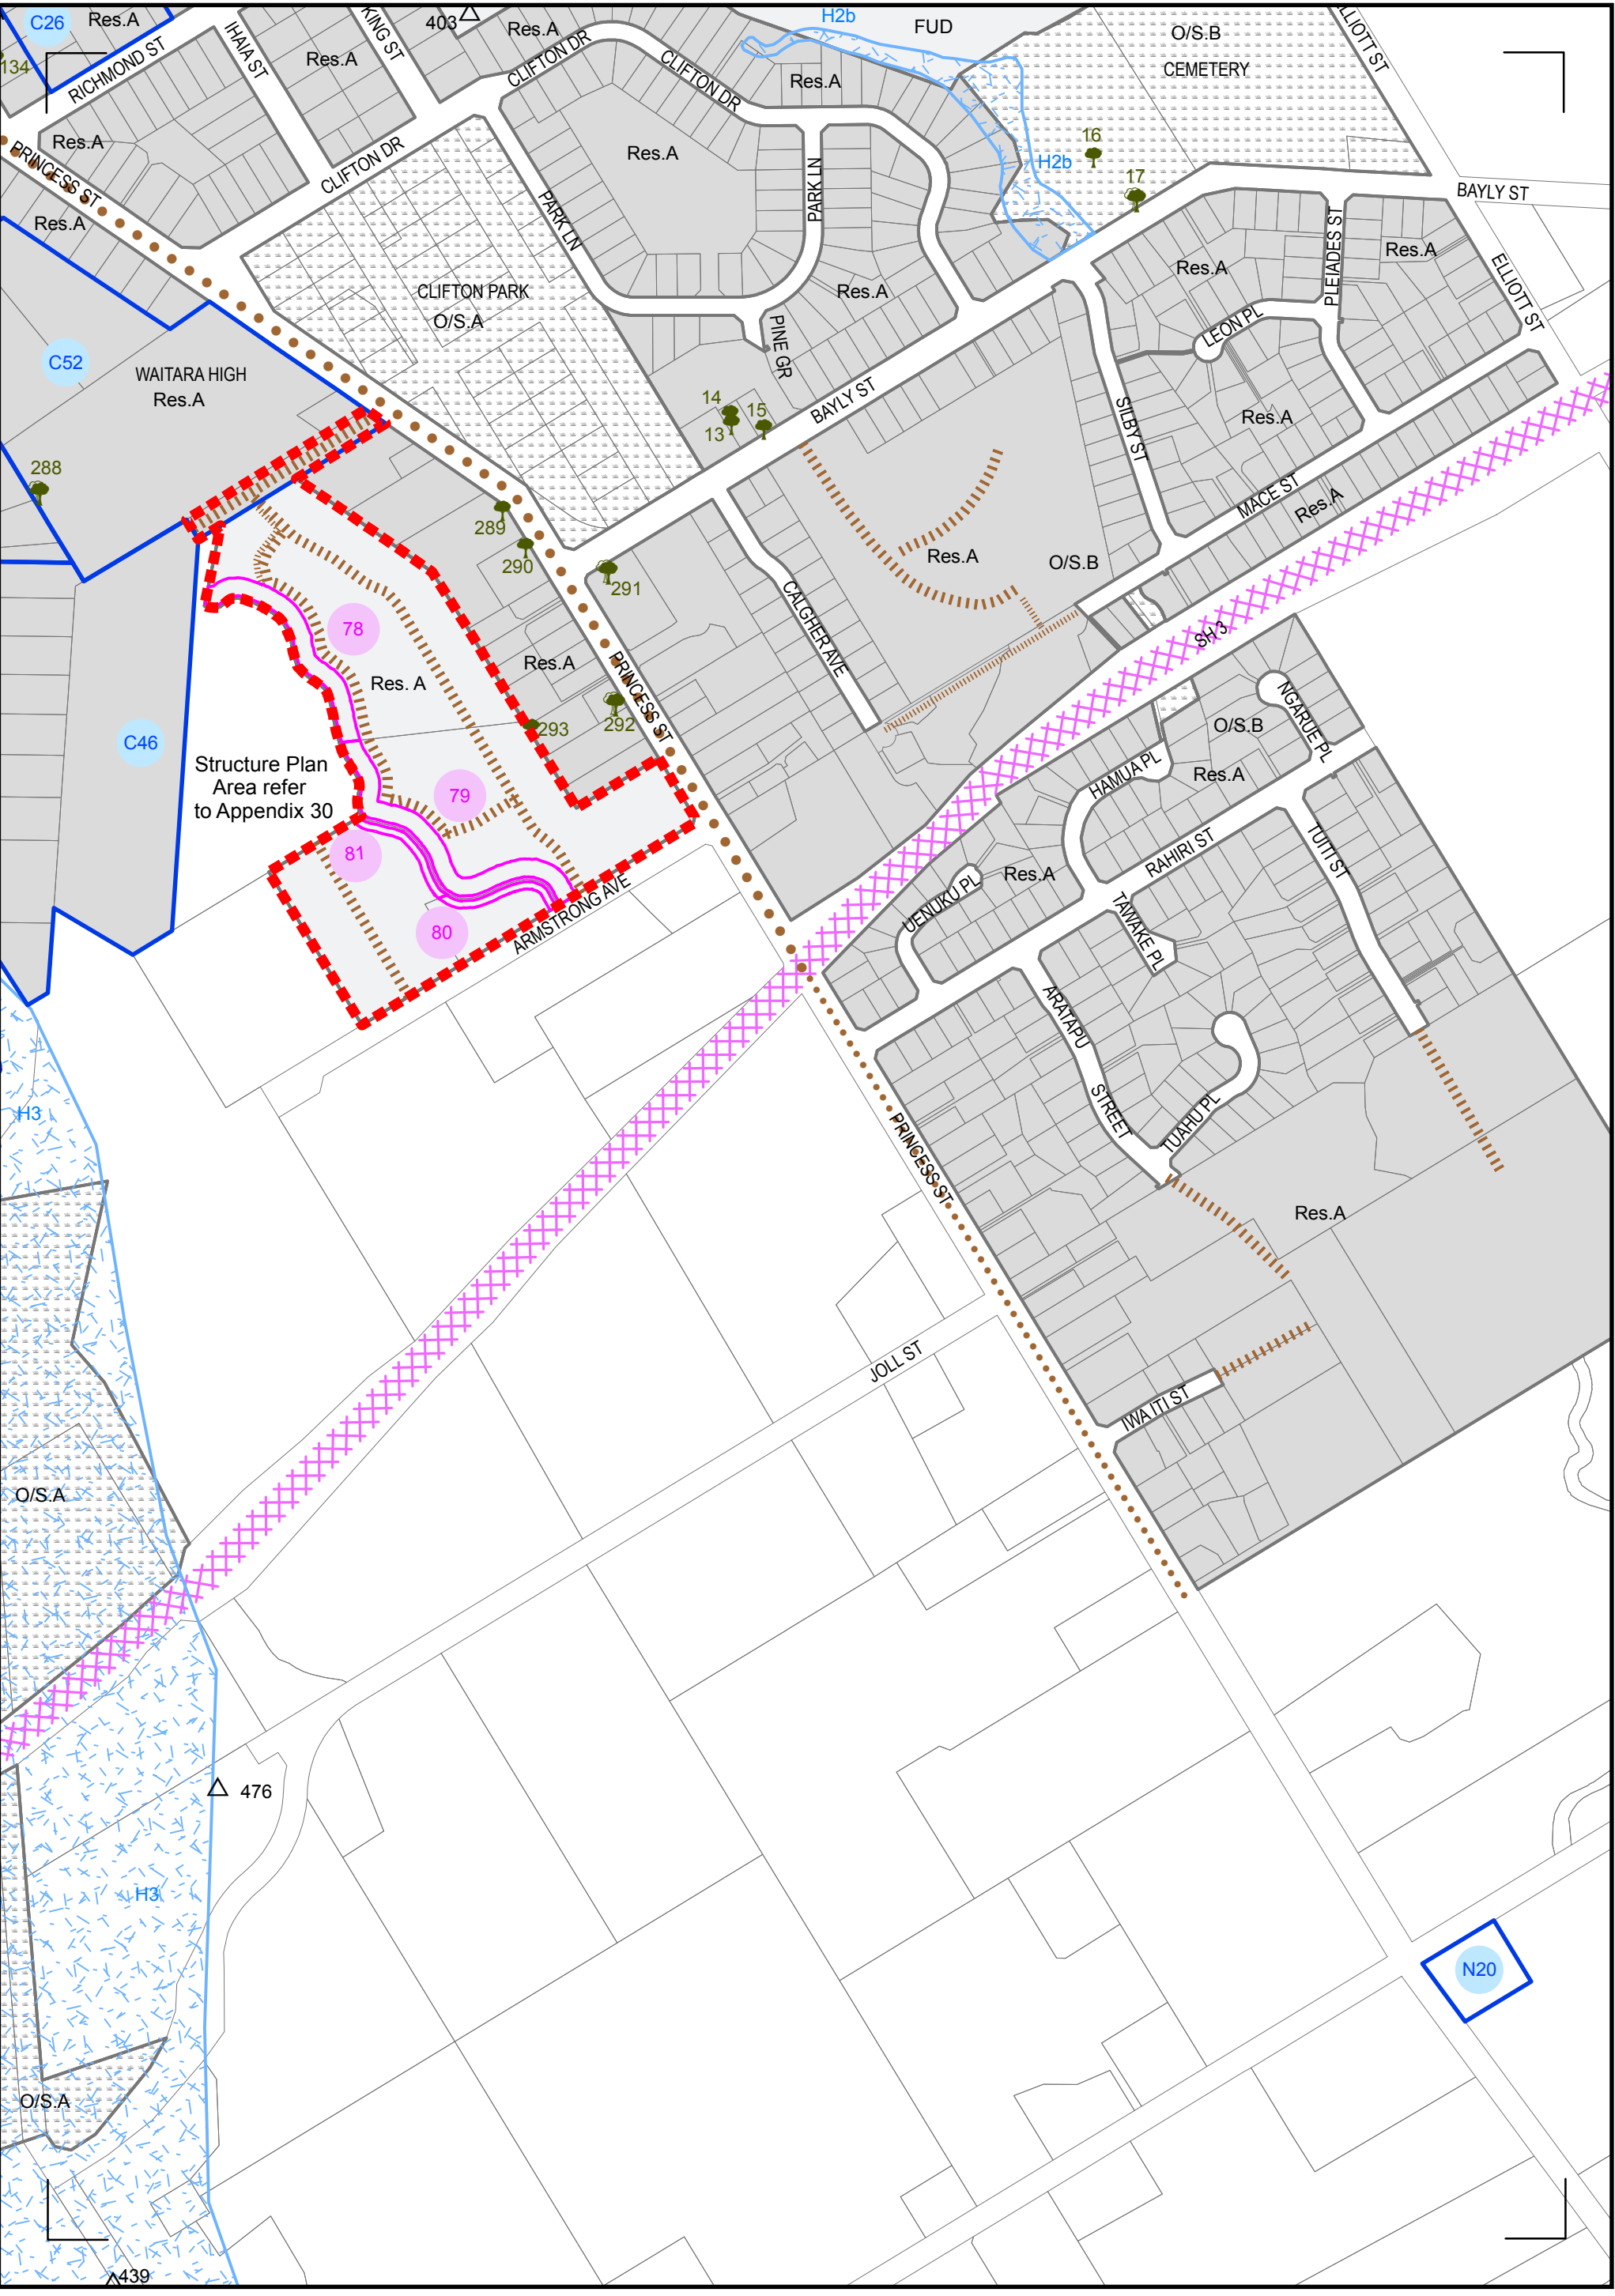

Cadastral Information sourced from Land Information New Zealand data. Crown Copyright Reserved

On any State Highway the Designation is to provide for the control of access to State Highways and all functions, powers and operations of Transit New Zealand in accordance with the Transit New Zealand Act 1989

NEW PLYMOUTH DISTRICT COUNCIL
newplymouthnz.com

NEW PLYMOUTH DISTRICT PLAN

PLANNING MAP
B 42
WAITARA

H1 A42 A43
B41 B42
D6 D5