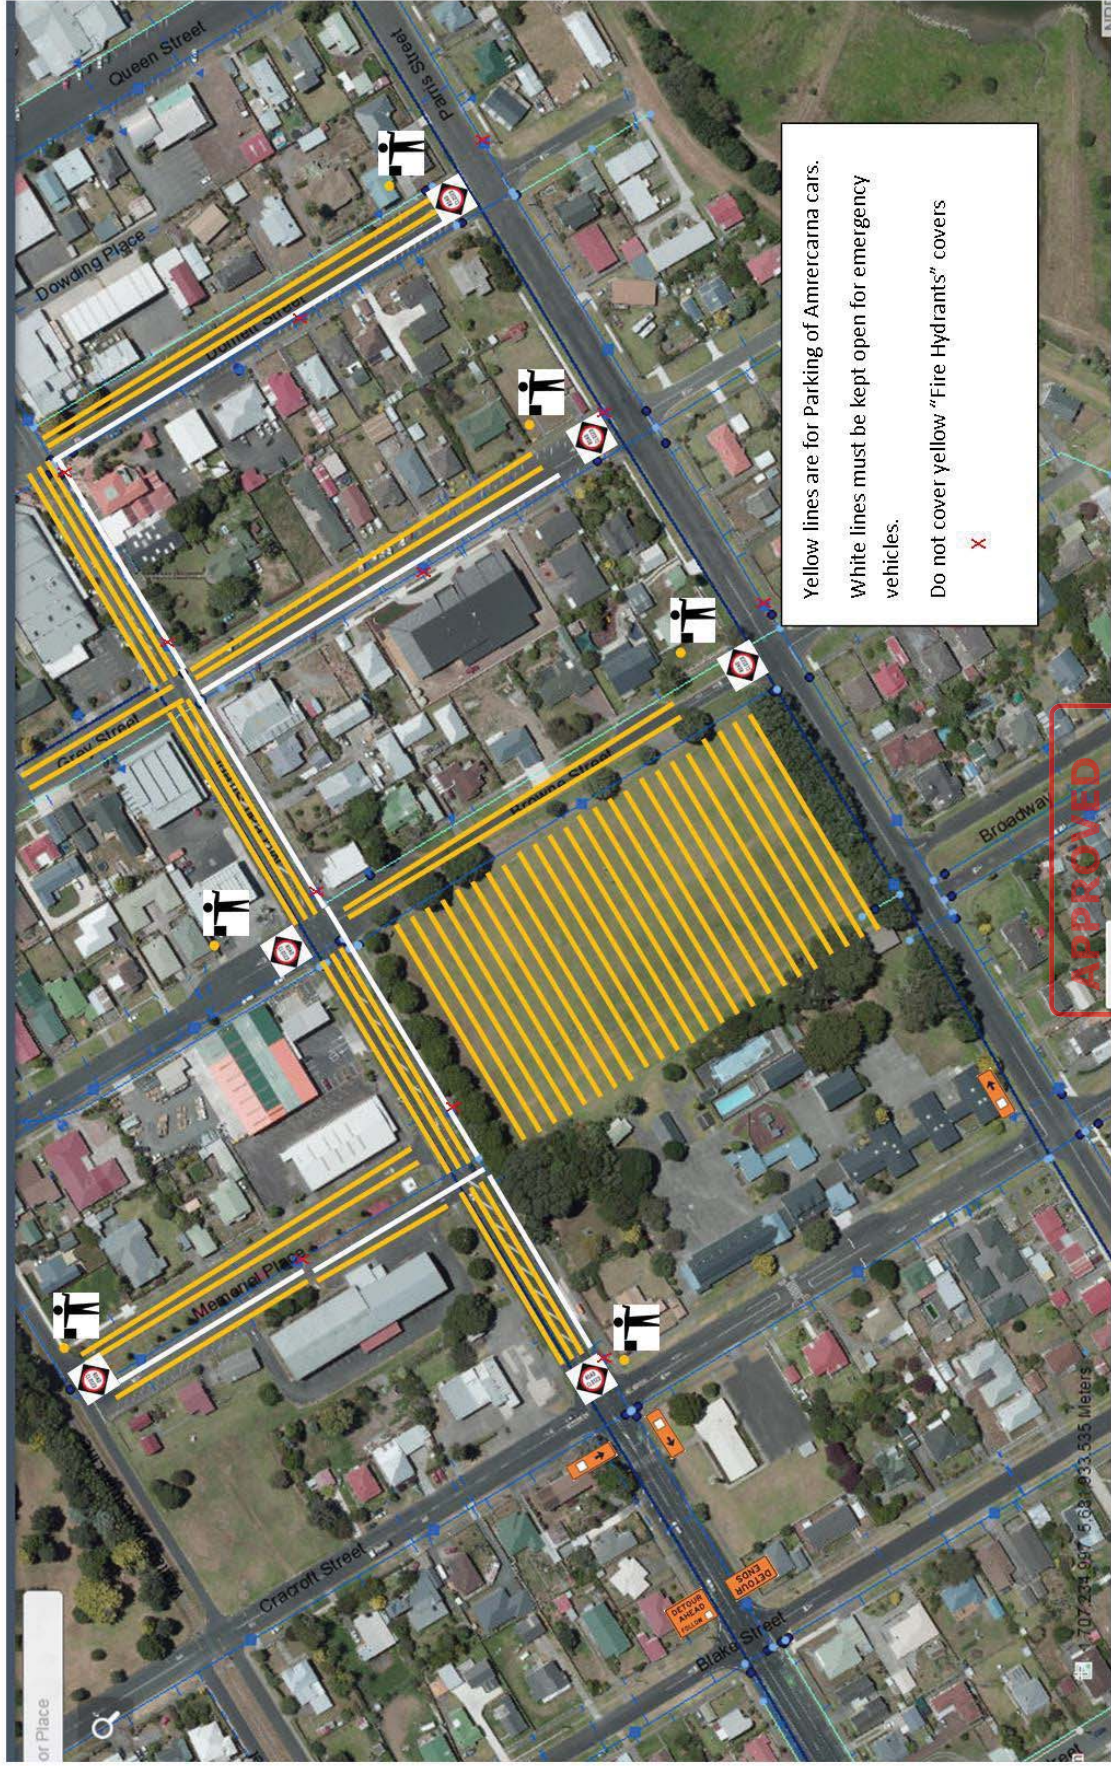

TMP or generic plan reference

Yellow lines are for Parking of Amreicarna cars.  
White lines must be kept open for emergency vehicles.  
Do not cover yellow "Fire Hydrants" covers

X

**APPROVED**  
CAR E627714  
Greig Bosley  
STMS Number 48770  
New Plymouth District Council  
*Greig Bosley*  
22 October 2019