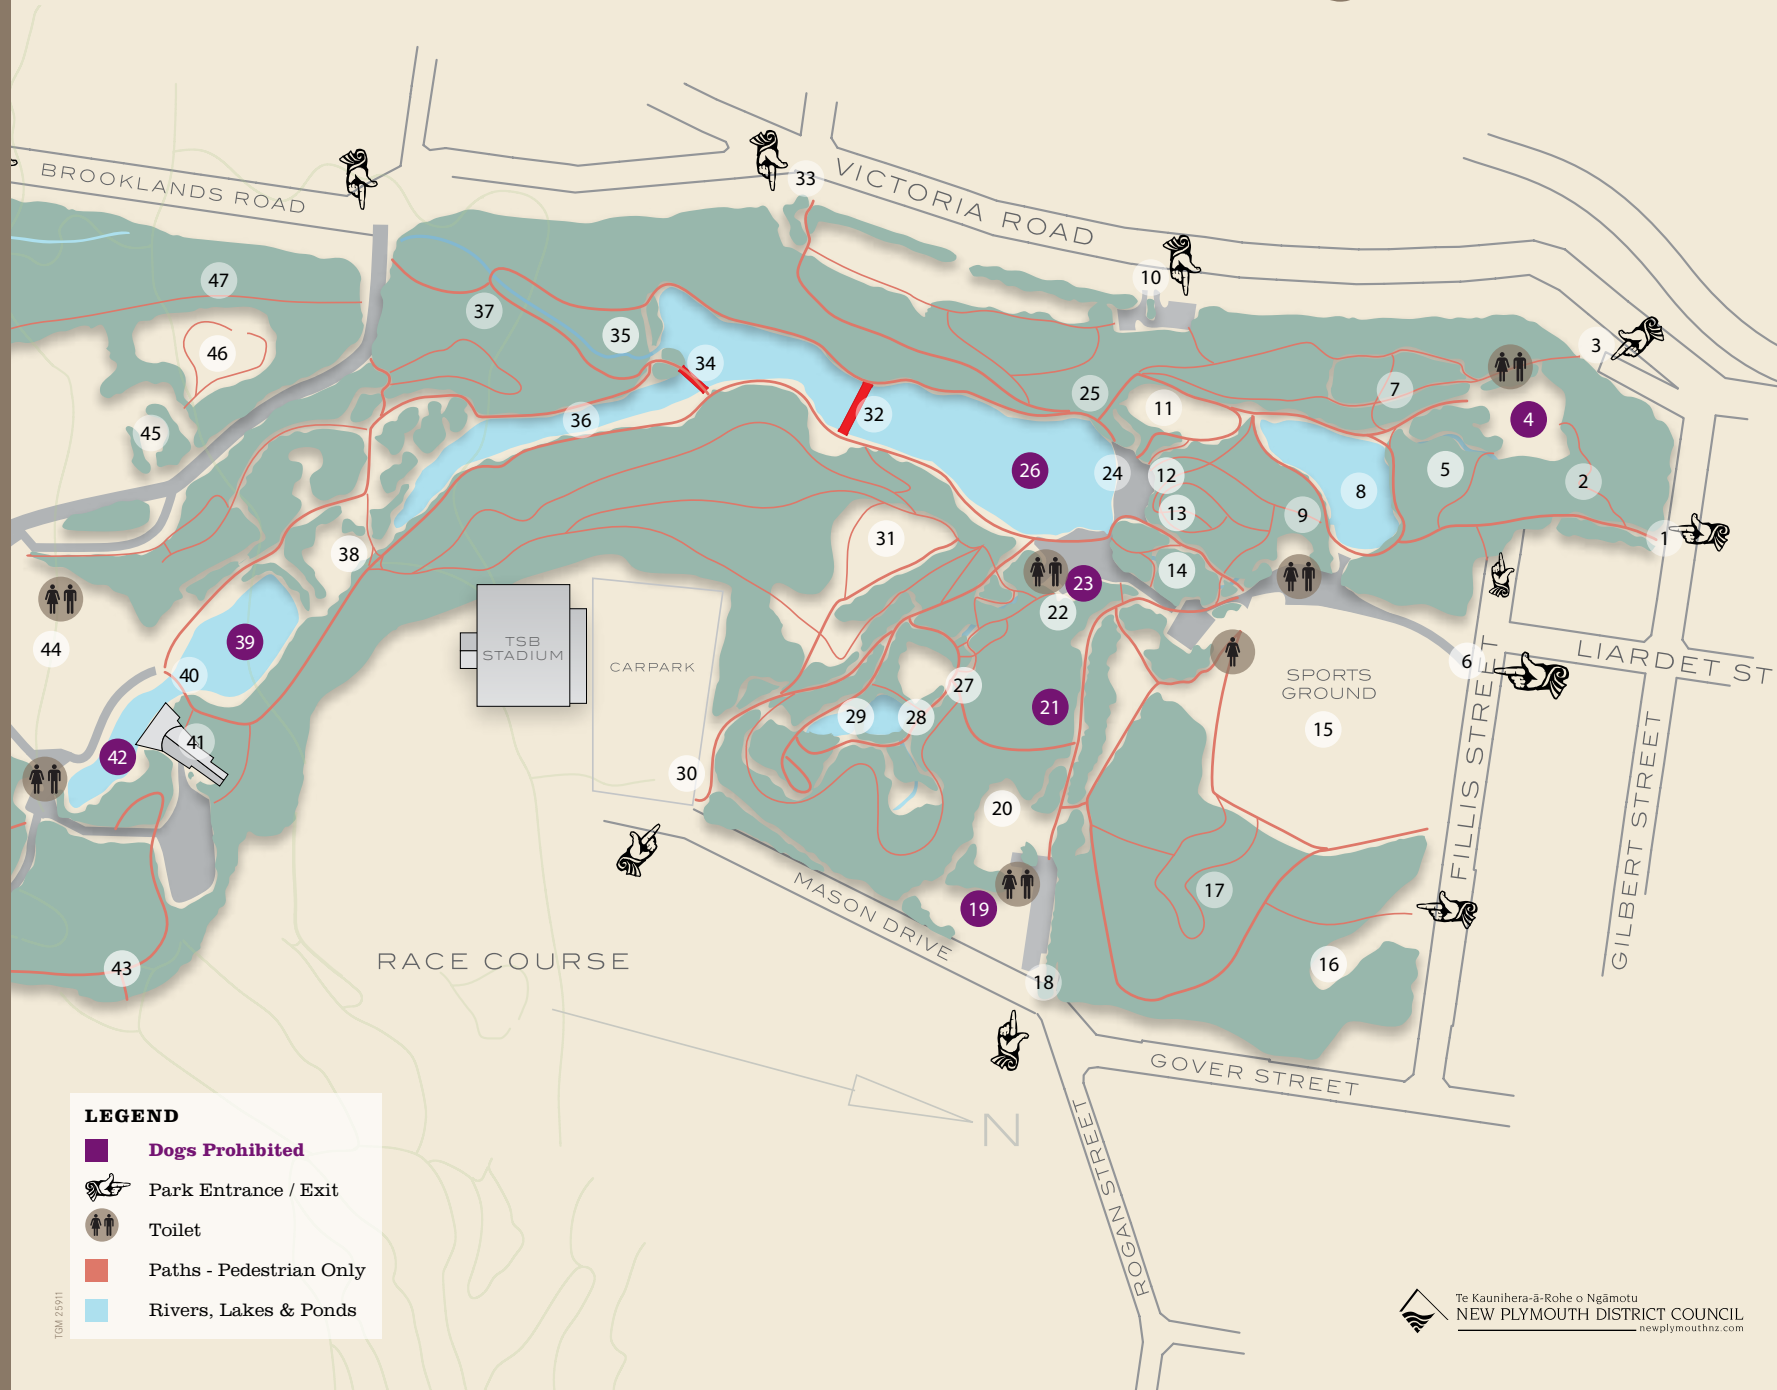

POINTS OF INTEREST

- 1 Gilbert Street Entrance
- 2 Water Wheel
- 3 Victoria Street Entrance
- 4 Children's Play Area
- 5 Palm Lawn
- 6 Main Gates
- 7 Japanese Hillside
- 8 Fountain Lake
- 9 Bellingr Pavilion
- 10 Victoria Road Entrance
- 11 Hatchery Lawn
- 12 Cannon Hill
- 13 Jubilee Drinking Fountain
- 14 Sunken Dell
- 15 Sports Ground
- 16 Practice Cricket Wicket
- 17 King Fern Gully
- 18 Rogan Street Entrance
- 19 Rogan Street Playground
- 20 Band Room Lawn
- 21 Fernery
- 22 Wisteria Pagola
- 23 Tea House on the Lake
- 24 Band Rotunda
- 25 Waterfall
- 26 Main Lake
- 27 Fred Parker Lawn
- 28 Curators Office
- 29 Stainton Dell
- 30 Stadium Entrance
- 31 Eastern Hillside Lookout
- 32 The Poet's Bridge
- 33 Shortland Street Entrance
- 34 Boat Shed Bridge
- 35 Monument Hill
- 36 Upper Lake
- 37 Goodwin Dell
- 38 Rhododendron Dell
- 39 Lily Lake & The Cloud Sculpture
- 40 Bowl Lake Bridge
- 41 Brooklands Stage
- 42 Bowl Lake
- 43 Scanlan Lookout
- 44 Bowl of Brooklands
- 45 The Gables Colonial Hospital
- 46 Kunming Garden
- 47 Kauri Grove

Pukekura Park

LEGEND

- Dogs Prohibited
- Park Entrance / Exit
- Toilet
- Paths - Pedestrian Only
- Rivers, Lakes & Ponds

TGM 25911