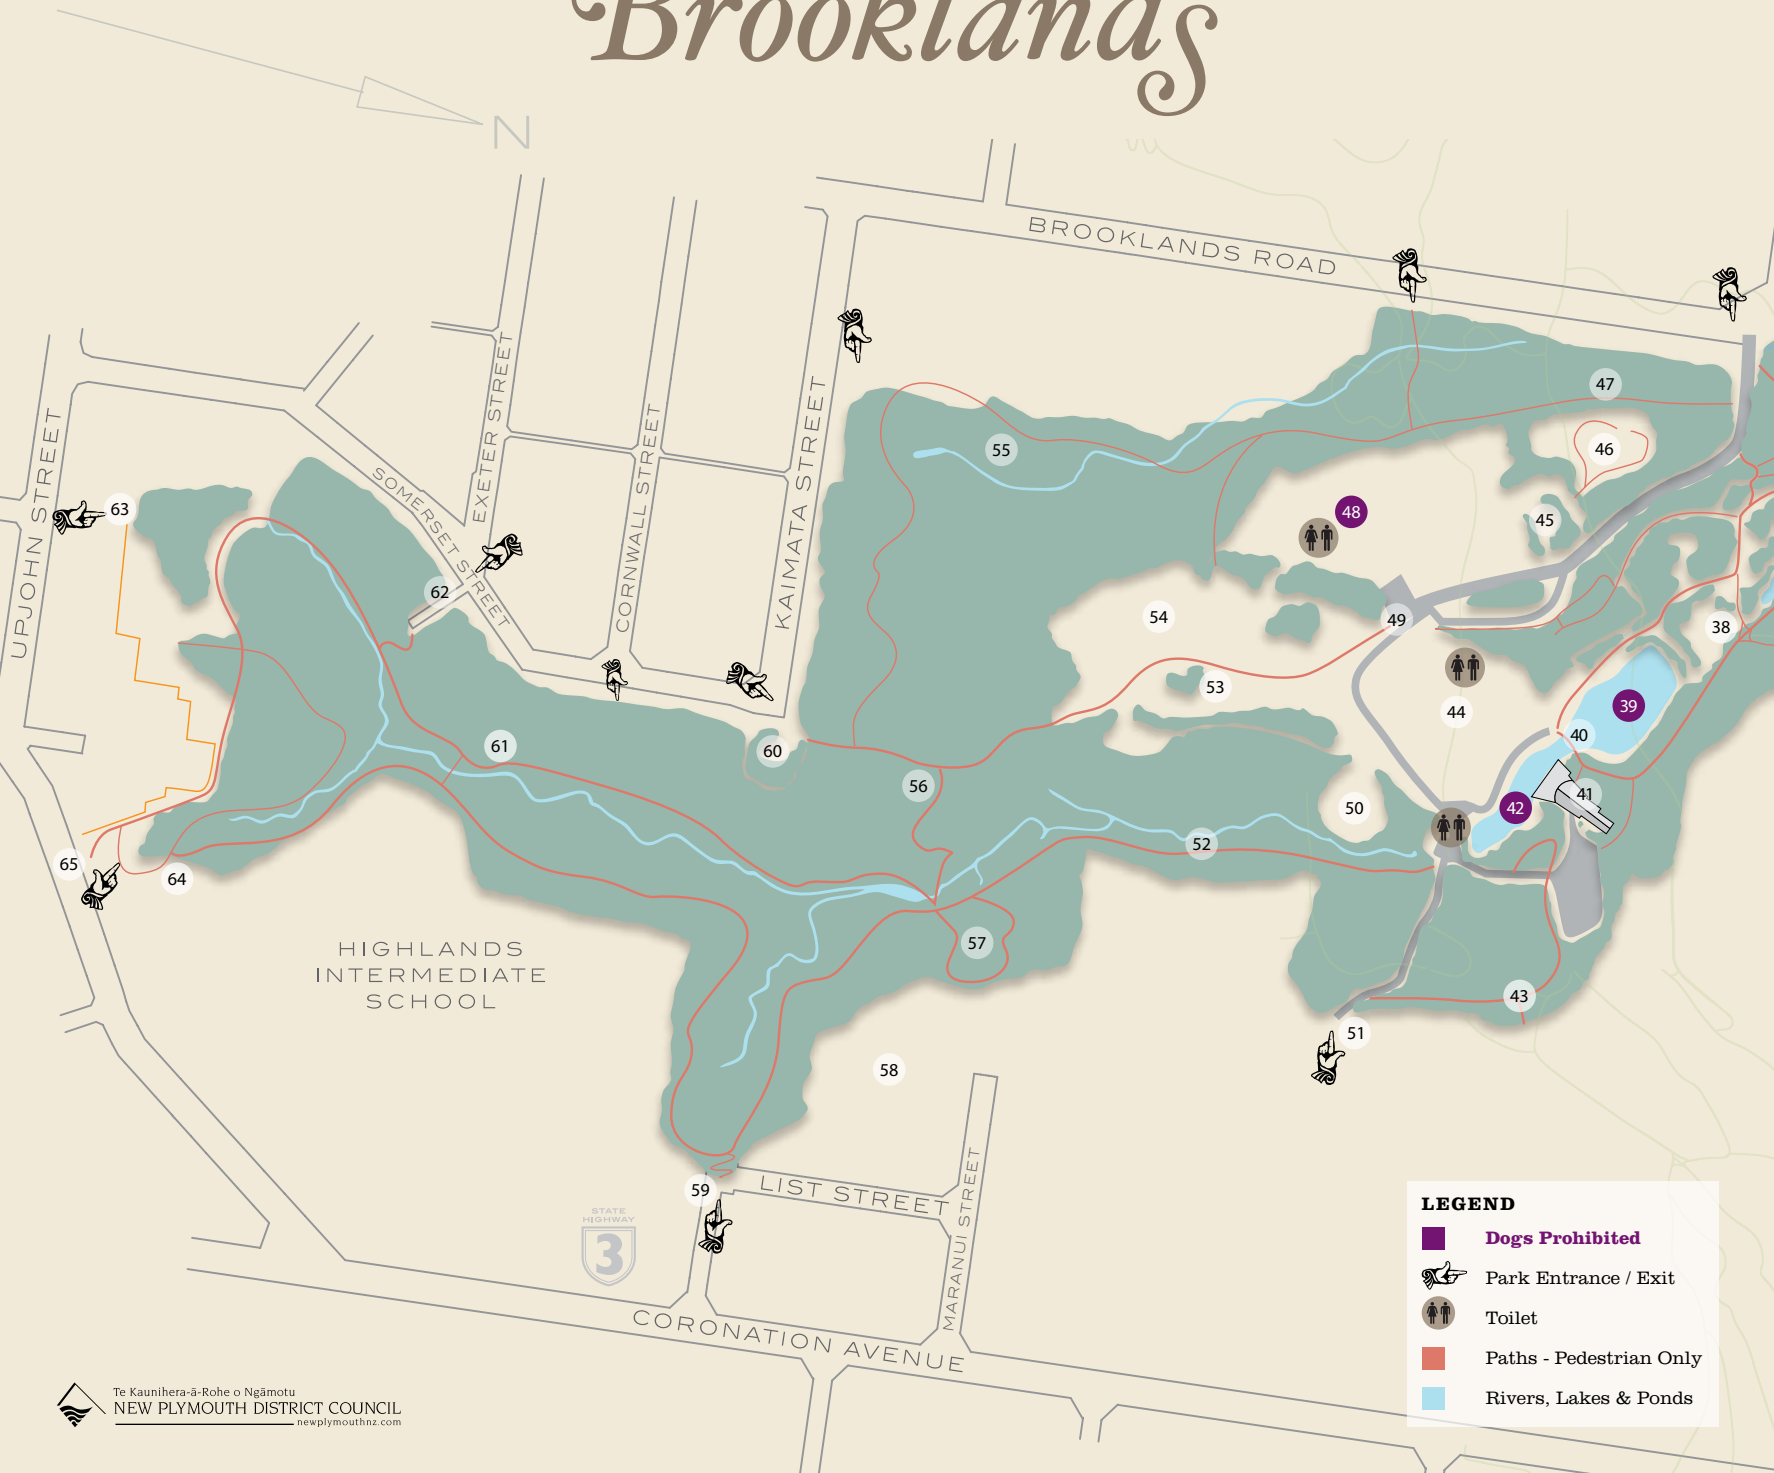

Brooklands

POINTS OF INTEREST

- 38 Rhododendron Dell
- 39 Lily Lake & The Cloud Sculpture
- 40 Bowl Lake Bridge
- 41 Brooklands Stage
- 42 Bowl Lake
- 43 Scanlan Lookout
- 44 Bowl of Brooklands
- 45 The Gables Colonial Hospital
- 46 Kunming Garden
- 47 Kauri Grove
- 48 Brooklands Zoo
- 49 Brooklands Park Entrance
- 50 Pinetum
- 51 Racecourse Track Entrance
- 52 Lower Maranui Gully
- 53 Brooklands Chimney
- 54 Brooklands Lawn
- 55 Ambush Gully
- 56 2000 Year Old Puriri Tree
- 57 Ginkgo
- 58 Maranui Homestead
- 59 List Street Entrance
- 60 Kaimata Street Entrance
- 61 Upper Maranui Gully
- 62 Exeter & Clovelly Street Entrance
- 63 Upjohn Street Entrance
- 64 Chinese Plant Collection
- 65 Coronation Avenue Entrance

LEGEND

- Dogs Prohibited
- Park Entrance / Exit
- Toilet
- Paths - Pedestrian Only
- Rivers, Lakes & Ponds