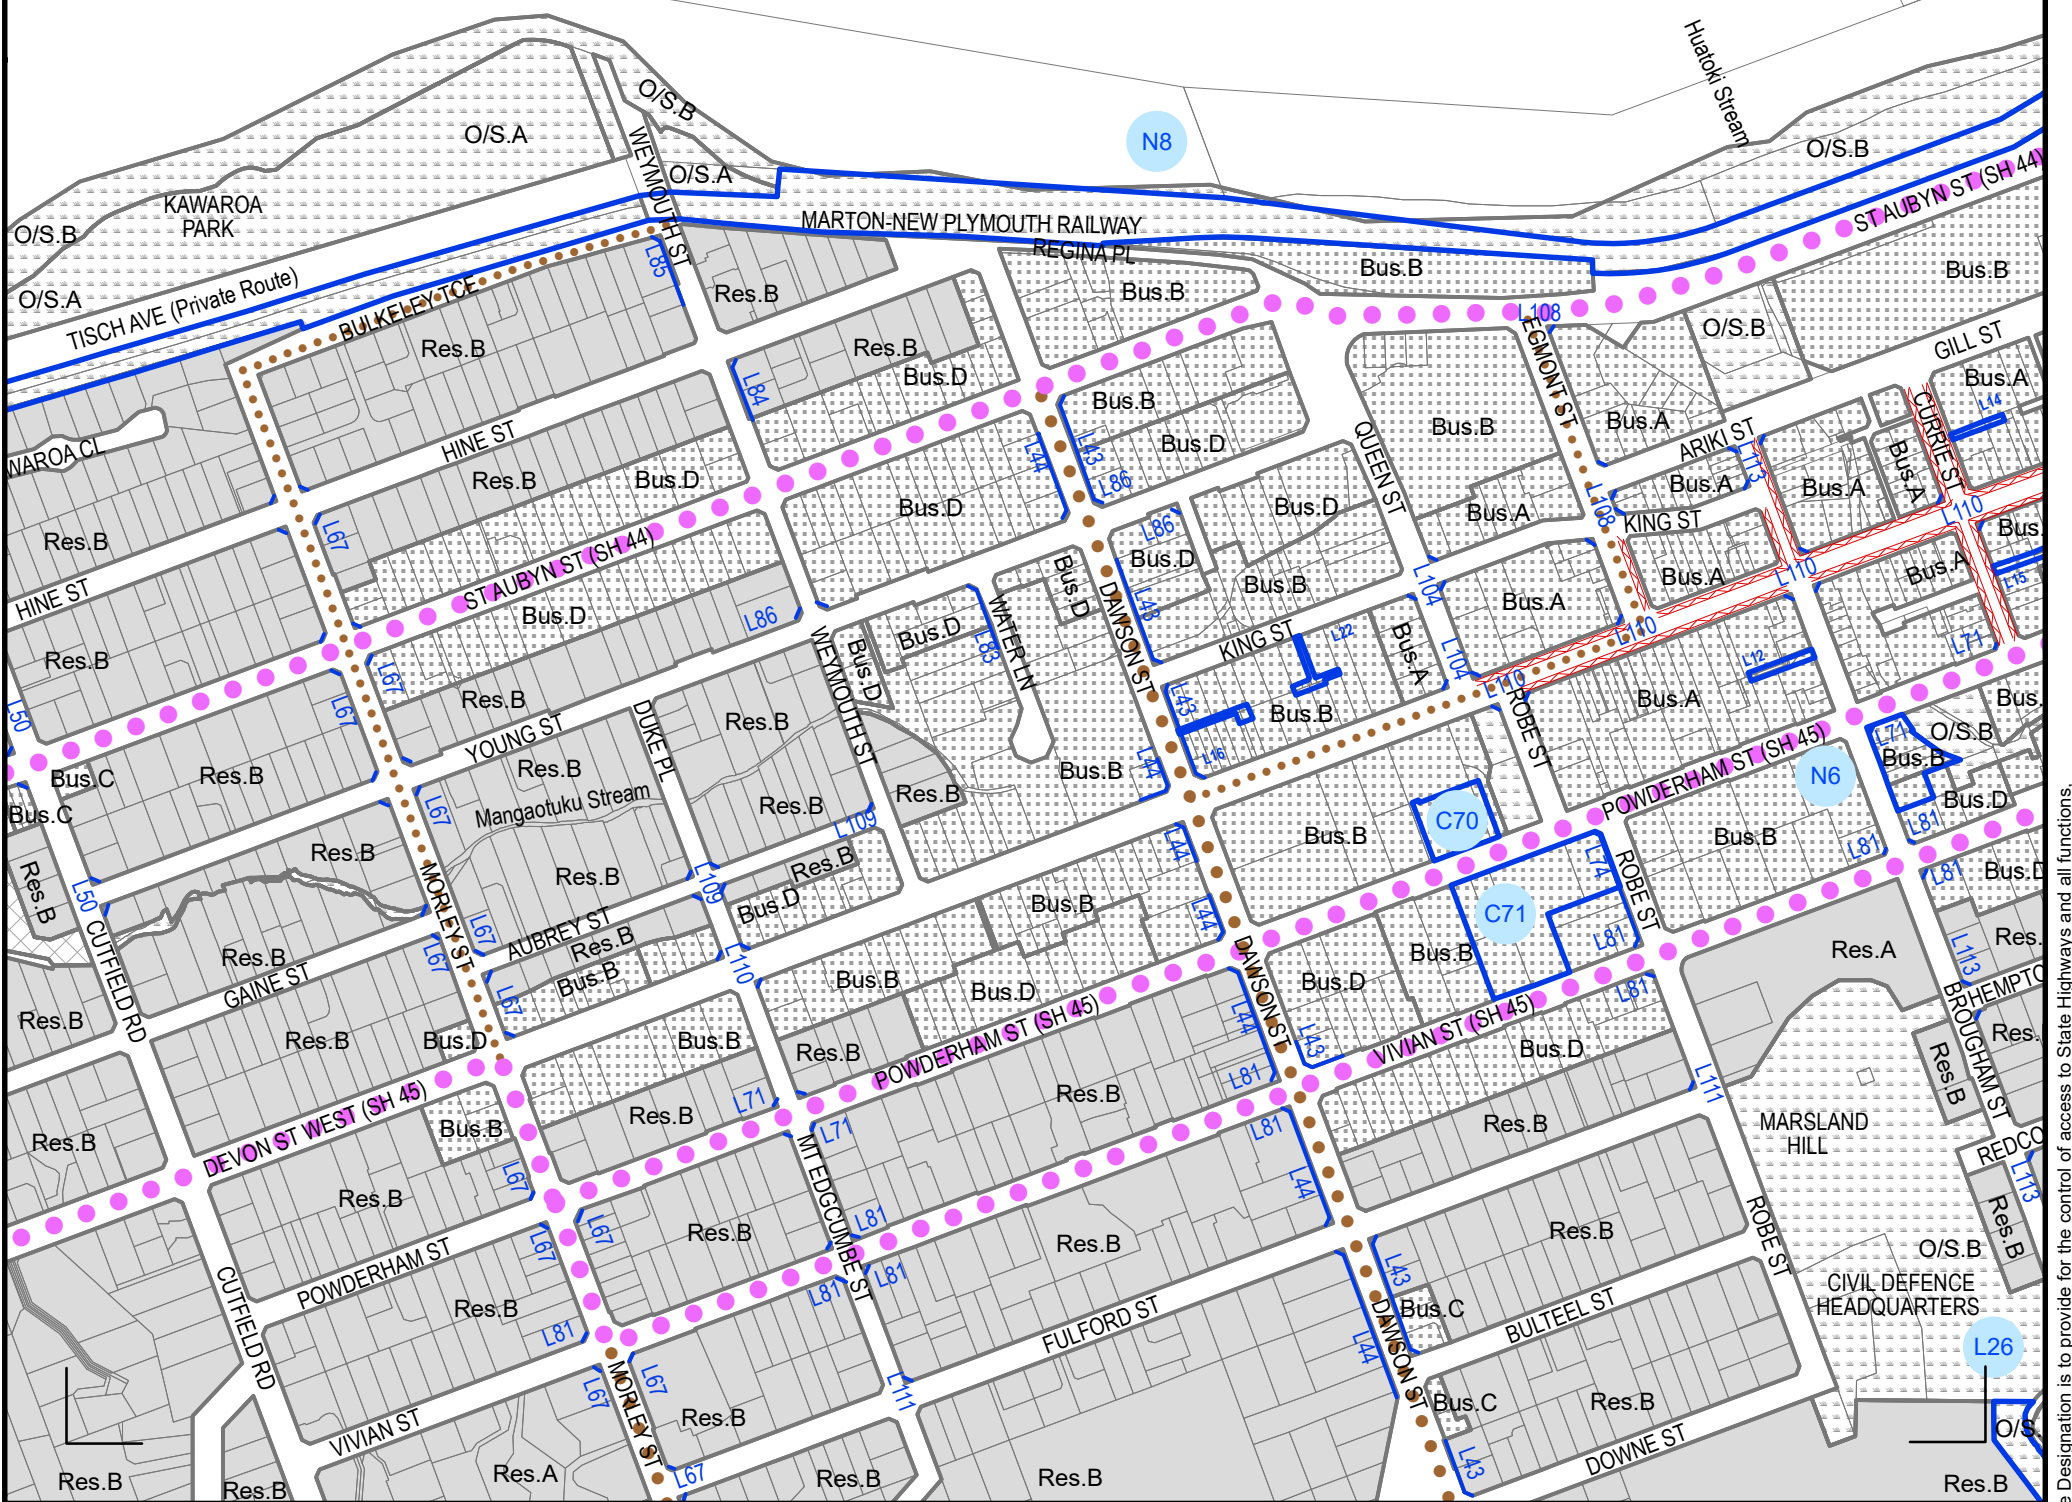

# TO BE READ IN CONJUNCTION WITH C 24 b

**PLANNING MAP**  
**C 24a**  
**NEW PLYMOUTH**

C 23	C 24	C 25
D 23	D 24	D 25

**NEW PLYMOUTH DISTRICT PLAN**

Scale 1:5,000

Amended January 2013 (Update 8c),  
November 2020 (Update 8au)  
LINZ Base Map Nov 2020

Cadastral information sourced from Land Information New Zealand data. Crown Copyright Reserved.  
On any State Highway the Designator is to provide for the control of access to State Highways and all functions, powers and operations of Transit New Zealand in accordance with the Transit New Zealand Act 1989