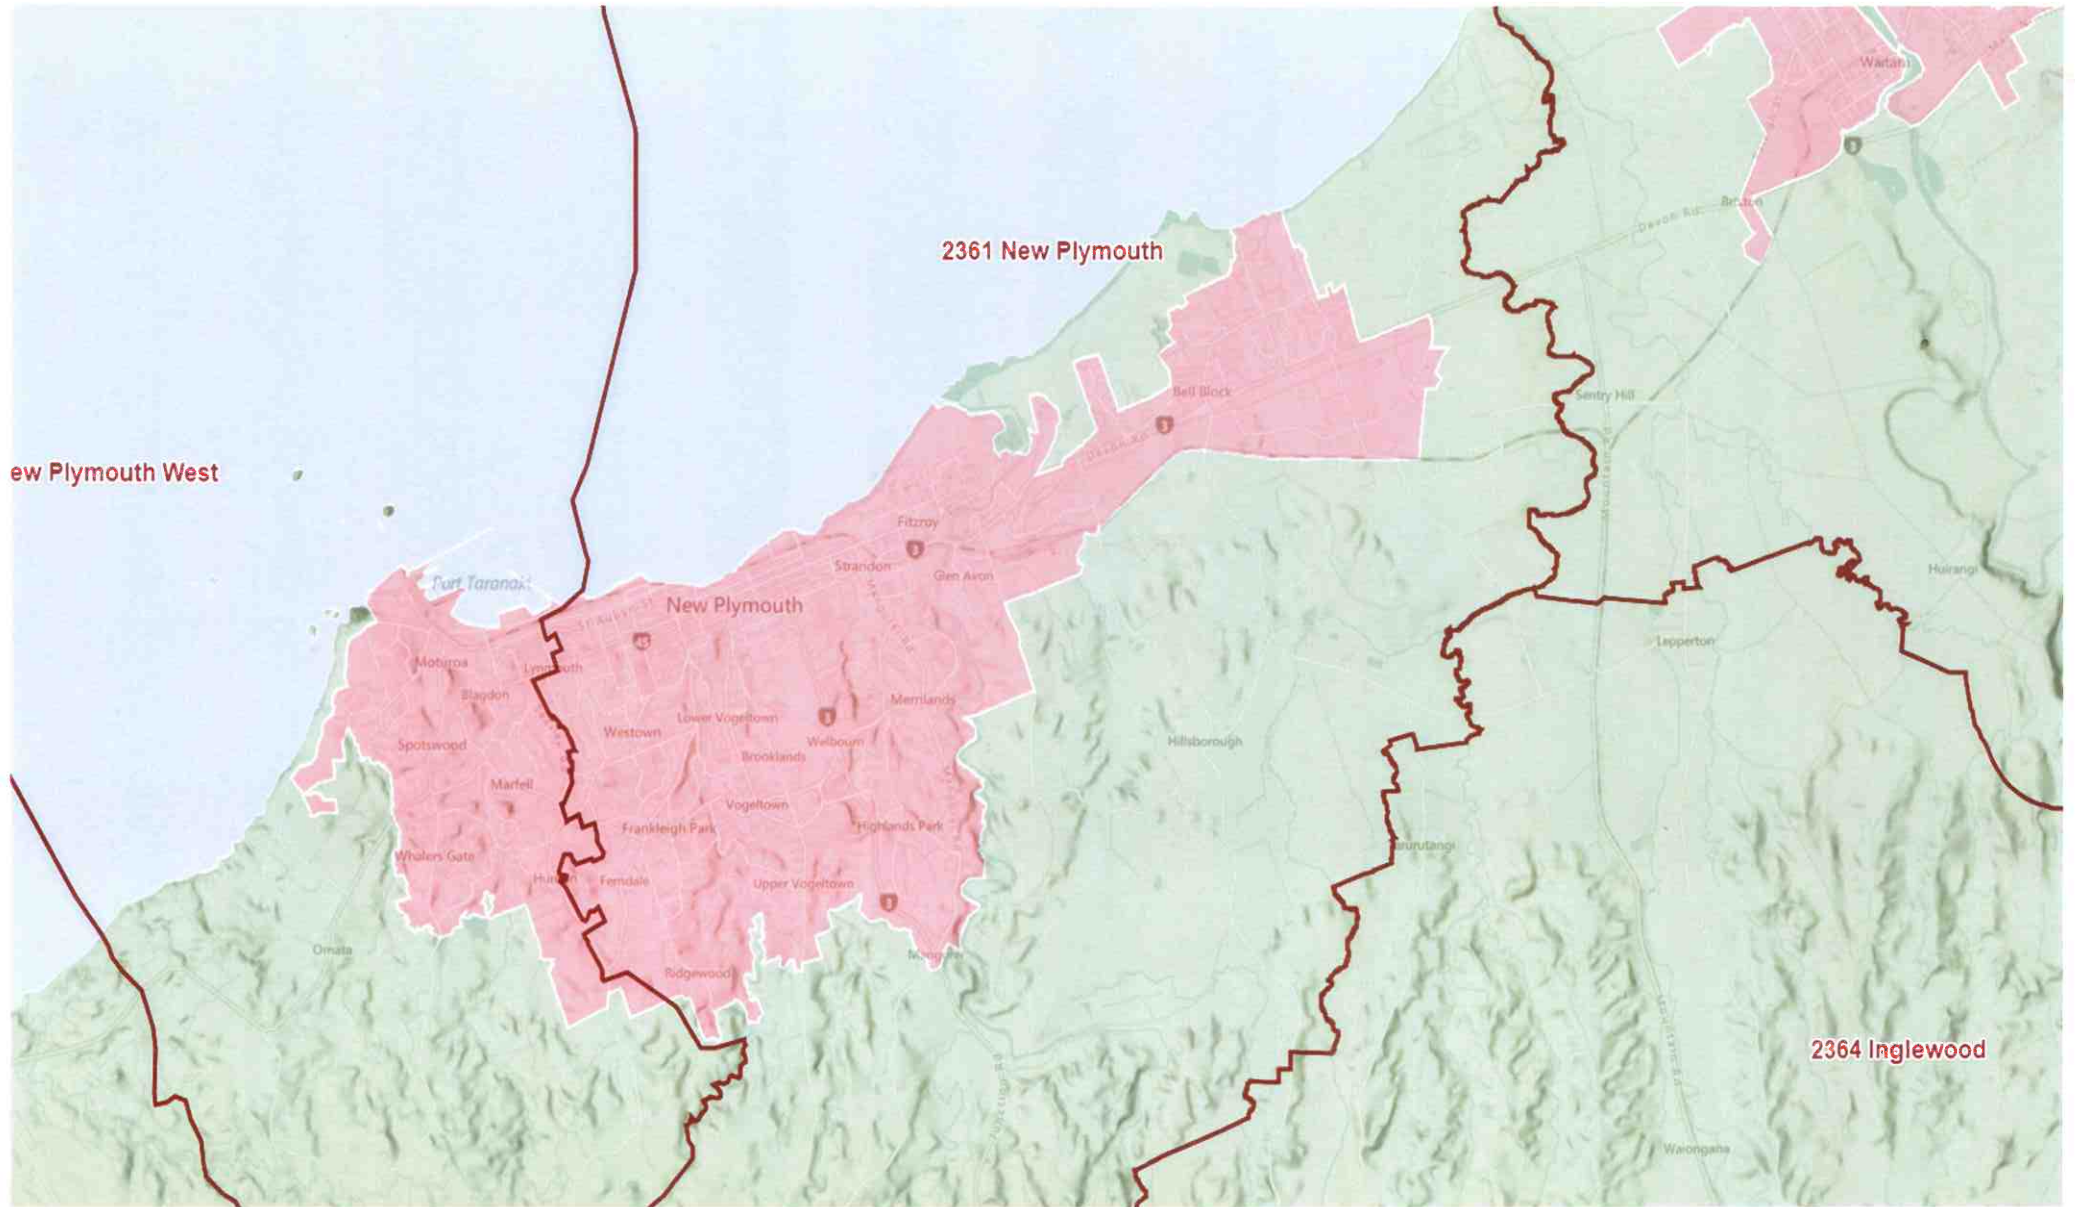

# FENZ consider a 5 min drive time

- Legend**      **Details**
- Fire Station
  - Home Fire Safety Visit (Past 5 Years)
  - First Response Area Boundary
  - First Response Station 5 Minute Drivetime
  - Census 2023 - Composite Target Group
  - At Risk Group Index (2018)

# The New Plymouth Response area

# Structure fires that have been missed by response time

Red is missed - Green is made.

Legend

Details

- First Response Area
- Structure Fire Responses

Sublayers Legend

- First arriving outside target
- Second arriving outside target
- Both arriving within target