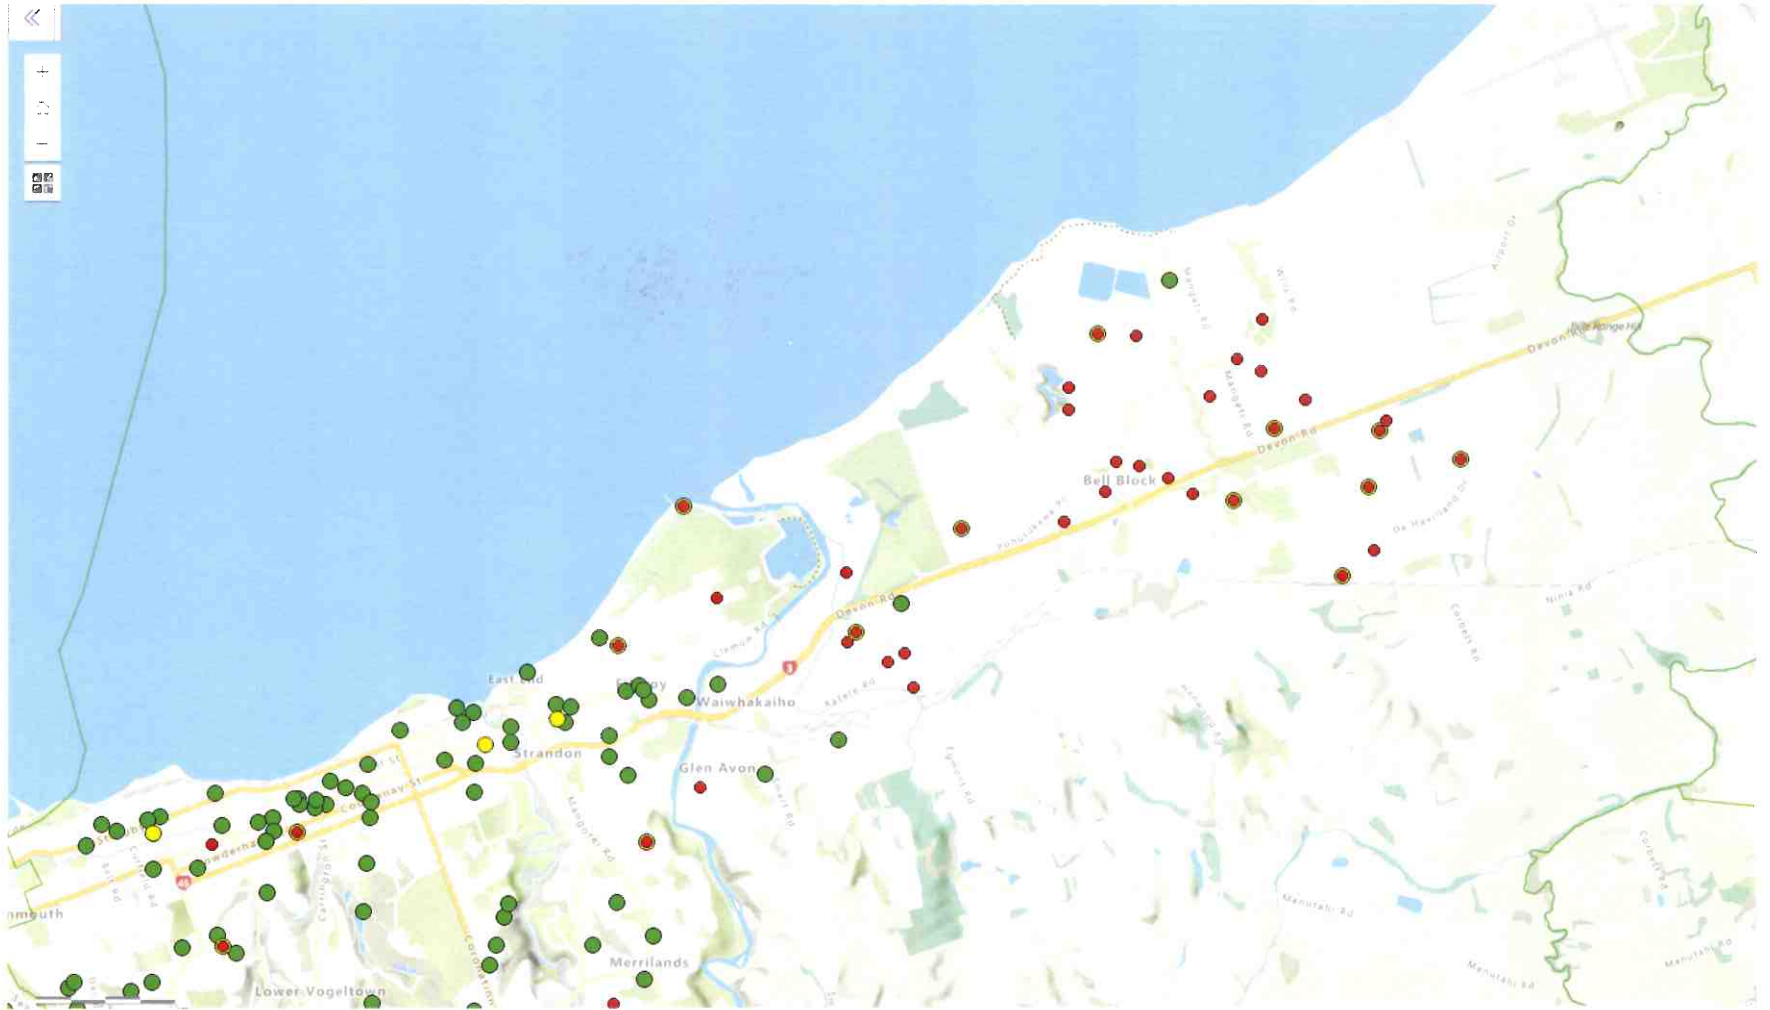

# The New Plymouth Response area

# Structure fires that have been missed by response time

Red is missed - Green is made.

Legend

Details

- First Response Area
- Structure Fire Responses

Sublayers Legend

- First arriving outside target
- Second arriving outside target
- Both arriving within target

# At Risk Age Groups as compiled by FENZ