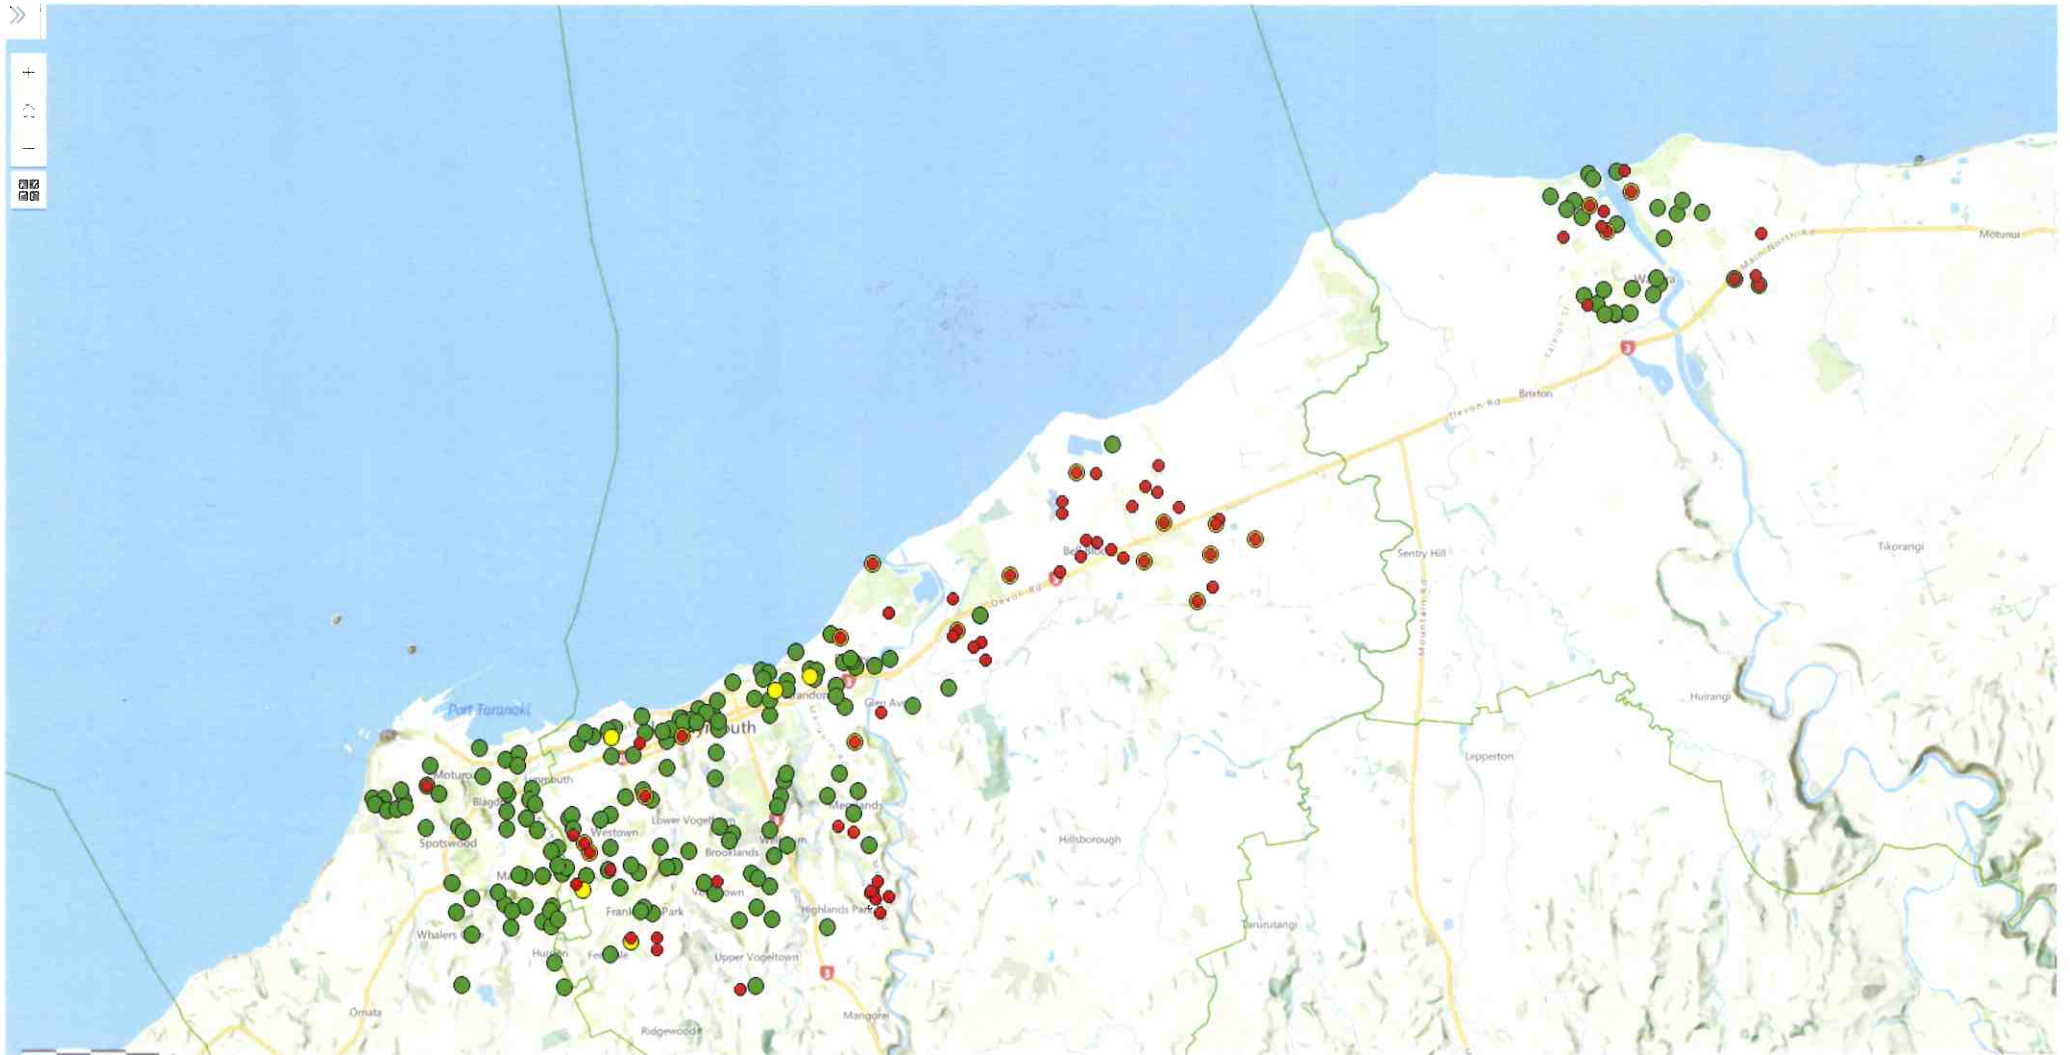

# FENZ consider a 5 min drive time

- Legend**      **Details**
- Fire Station
  - Home Fire Safety Visit (Past 5 Years)
  - First Response Area Boundary
  - First Response Station 5 Minute Drivetime
  - Census 2023 - Composite Target Group
  - At Risk Group Index (2018)

# The New Plymouth Response area

# Structure fires that have been missed by response time

Red is missed - Green is made.

Legend

Details

- First Response Area
- Structure Fire Responses

Sublayers Legend

- First arriving outside target
- Second arriving outside target
- Both arriving within target