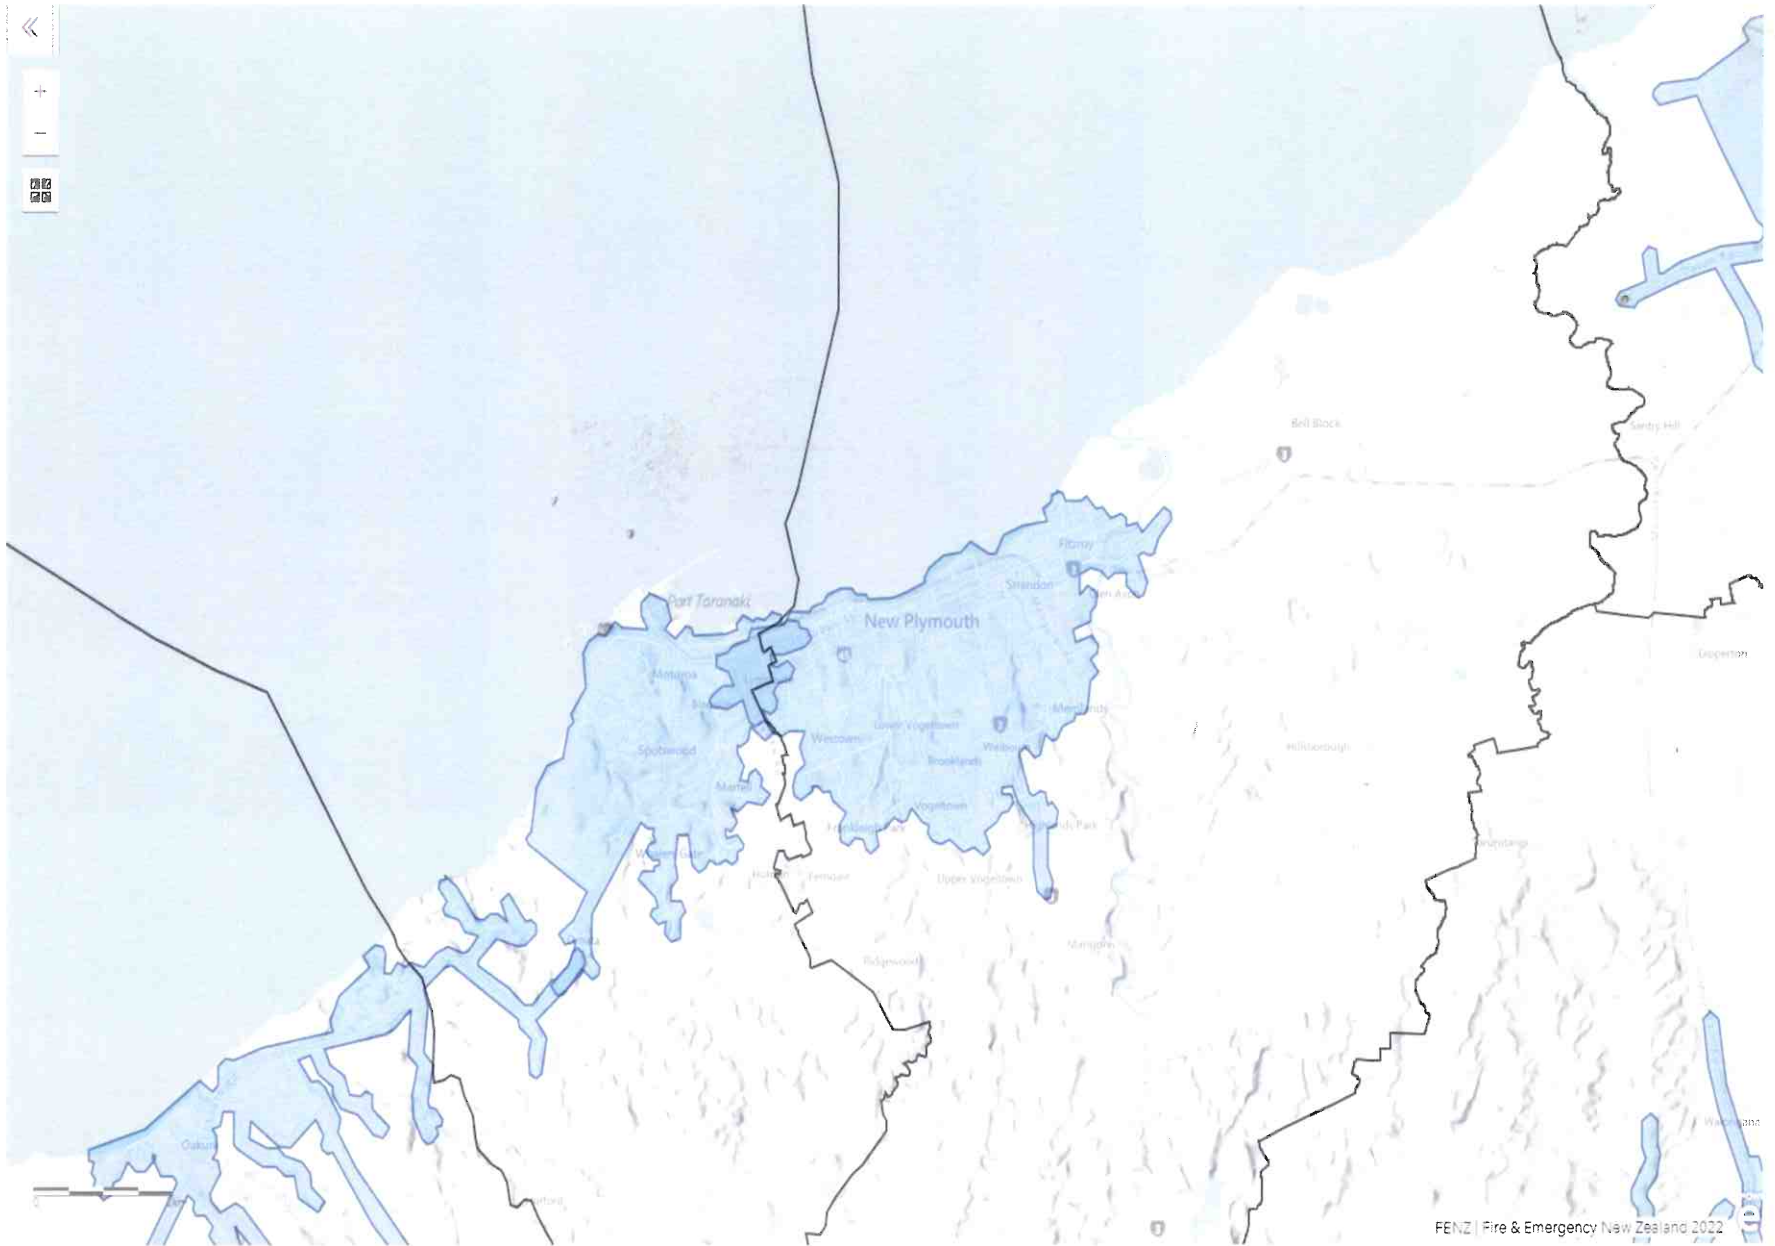

# FENZ consider a 5 min drive time

- Legend**      **Details**
- Fire Station
  - Home Fire Safety Visit (Past 5 Years)
  - First Response Area Boundary
  - First Response Station 5 Minute Drivetime
  - Census 2023 - Composite Target Group
  - At Risk Group Index (2018)

# The New Plymouth Response area

# Structure fires that have been missed by response time

Red is missed - Green is made.

Legend

Details

- First Response Area
- Structure Fire Responses

Sublayers Legend

- First arriving outside target
- Second arriving outside target
- Both arriving within target